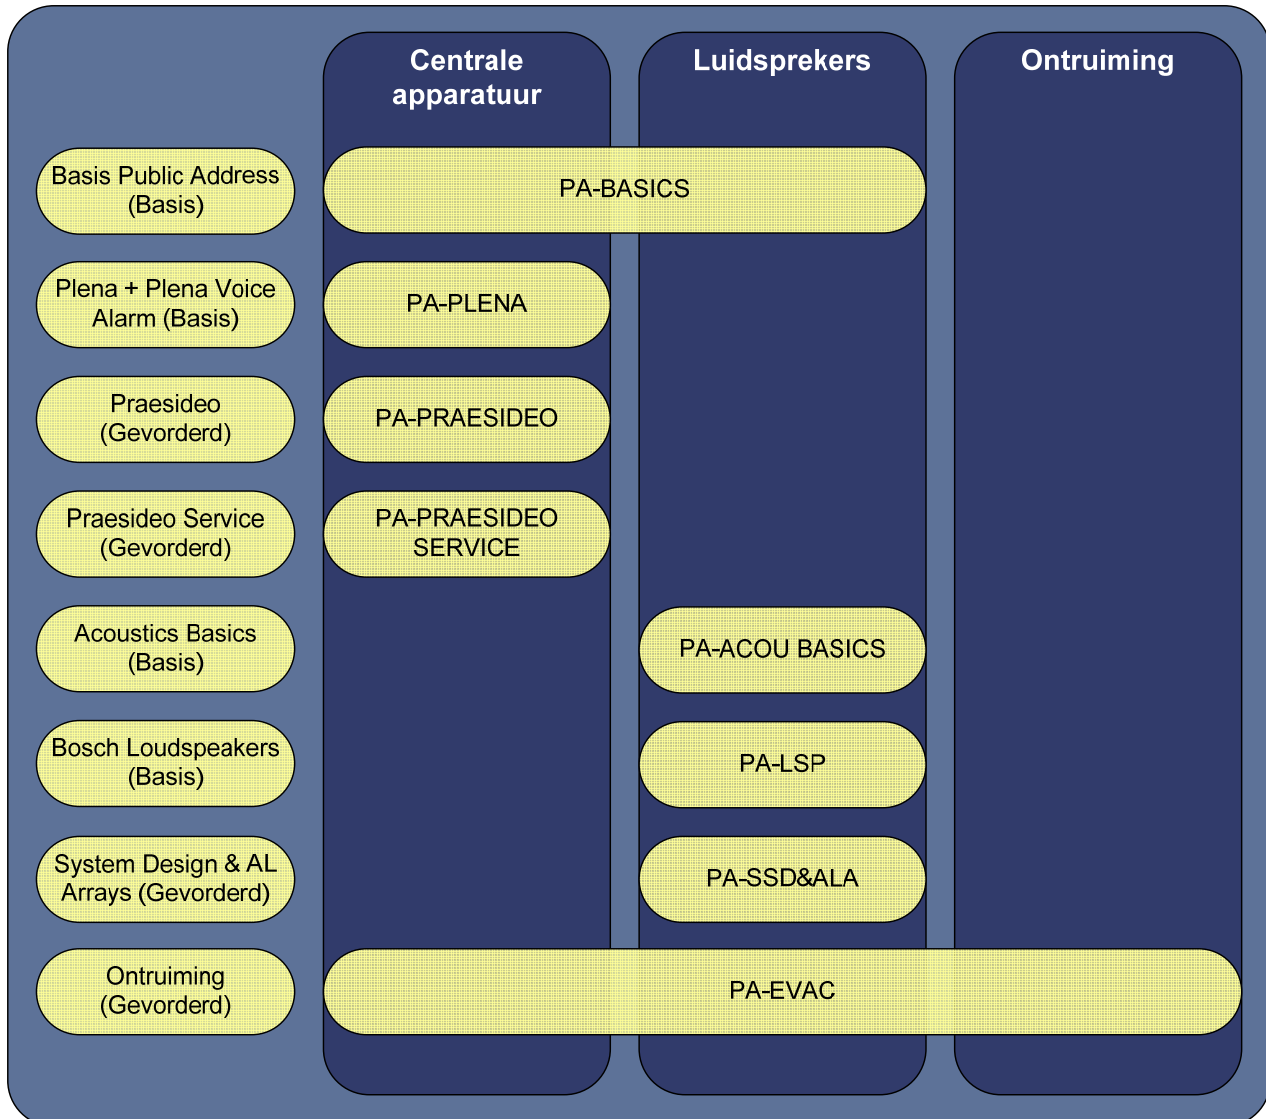

4. Public Address Trainingen

	Feb	Maa	Jun	Jul	Oct	Nov
PA - Basics Basics Public Address	7		20			7
PA – Plena + Plena VA Plena components & Voice Alarm Systems	8-10		21-23			8-10
PA - Praesideo Praesideo technical training	14-17	21-24	27-30		3-6	14-17
PA – Praesideo service Praesideo service training	18			1		18
PA – Acou basics Basics of acoustics				4	31	
PA – LSP Bosch loudspeakers				5		1
PA – SSD & ALA Sound System Design & Active Line Arrays				6-8		2-4
PA – EVAC NEN2575 Gesproken woord ontruiming	Op aanvraag					