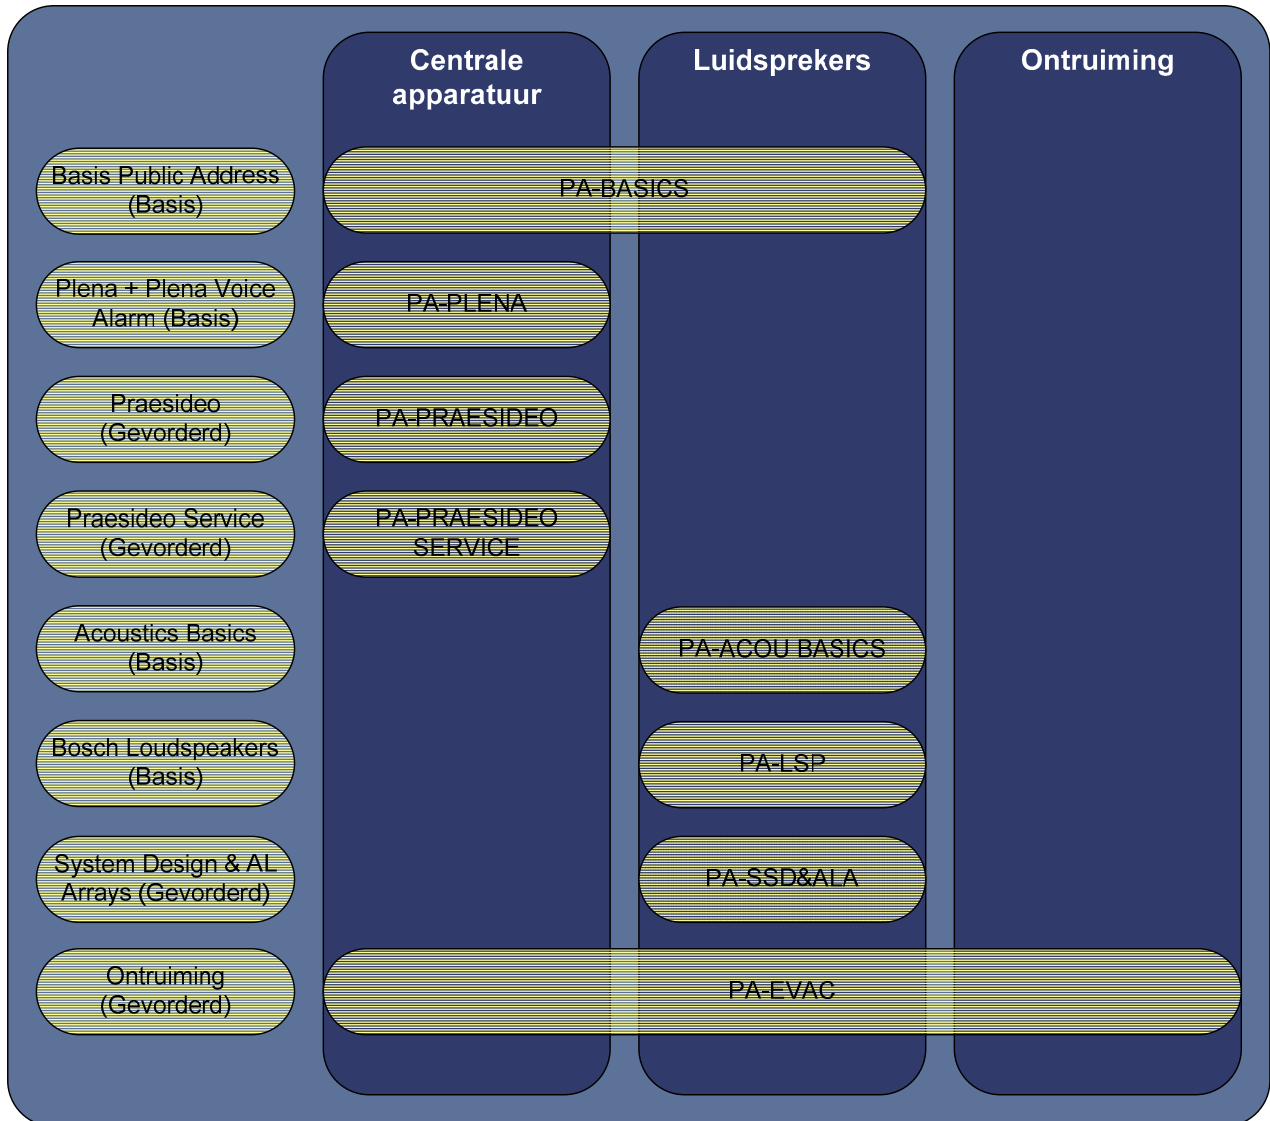

4. Public Address Trainingen

	Jan	Feb	Maa	Apr	Mei	Jun
PA - Basics		22				
Basics Public Address						
PA – Plena + Plena VA		23-25				
Plena components & Voice Alarm Systems						
PA - Praesideo		8-11	1-4			26-1
Praesideo technical training						
PA – Praesideo service		12	5			
Praesideo service training						
PA – Acou basics						21
Basics of acoustics						
PA – LSP						22
Bosch loudspeakers						
PA – SSD & ALA						23-25
Sound System Design & Active Line Arrays						
PA – EVAC						
NEN2575 Gesproken woord ontruiming			9		11	

	Jul	Aug	Sep	Okt	Nov	Dec
PA - Basics						
Basics Public Address	5				8	
PA – Plena + Plena VA						
Plena components & Voice Alarm Systems	6-8				9-11	
PA - Praesideo						
Praesideo technical training					1-4	
PA – Praesideo service						
Praesideo service training	2				5	
PA – Acou basics						
Basics of acoustics					15	
PA – LSP						
Bosch loudspeakers					16	
PA – SSD & ALA						
Sound System Design & Active Line Arrays					17-19	
PA – EVAC						
NEN2575 Gesproken woord ontruiming			23		12	